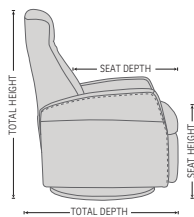

GLIDING/ROCKING FUNCTION

INTEGRATED FOOTSTOOL

EFFORTLESS RECLINING

ADJUSTABLE HEAD- AND NECK SUPPORT

OPTIONS

Unlock / Glider Function on
 Locked / no Glider function

GLIDING/ROCKING FUNCTION

FRONT SKIRT OPTION

CHAISE OPTION

DIMENSIONS

CHAIR SIZE	TOTAL WIDTH	TOTAL DEPTH	TOTAL HEIGHT	SEAT WIDTH	SEAT HEIGHT	SEAT DEPTH	TOTAL DEPTH (reclined)	WALL CLEARANCE REQUIREMENT
Prince RG100 compact size	71 cm / 27.9 in	86 cm / 33.8 in	97 cm / 38.1 in	46 cm / 18.1 in	45 cm / 17.7 in	51 cm / 20 in	150 cm / 59 in	31 cm / 12.2 in
Prince RG101 compact size with chaise	71 cm / 27.9 in	88 cm / 34.6 in	97 cm / 38.1 in	46 cm / 18.1 in	45 cm / 17.7 in	51 cm / 20 in	150 cm / 59 in	31 cm / 12.2 in
Prince RG200 standard size	76 cm / 29.9 in	90 cm / 35.4 in	101 cm / 39.7 in	48 cm / 18.8 in	46 cm / 18.1 in	54 cm / 21.2 in	160 cm / 62.9 in	30 cm / 11.8 in
Prince RG201 standard size with chaise	76 cm / 29.9 in	92 cm / 36.2 in	101 cm / 39.7 in	48 cm / 18.8 in	46 cm / 18.1 in	54 cm / 21.2 in	160 cm / 62.9 in	30 cm / 11.8 in
Prince RG300 large size	82 cm / 32.2 in	90 cm / 35.4 in	101 cm / 39.7 in	54 cm / 21.2 in	46 cm / 18.1 in	54 cm / 21.2 in	162 cm / 63.7 in	33 cm / 12.9 in
Prince RG301 large size with chaise	82 cm / 32.2 in	92 cm / 36.2 in	101 cm / 39.7 in	54 cm / 21.2 in	46 cm / 18.1 in	54 cm / 21.2 in	162 cm / 63.7 in	33 cm / 12.9 in
Prince RM200 standard size	76 cm / 29.9 in	90 cm / 35.4 in	101 cm / 39.7 in	48 cm / 18.8 in	46 cm / 18.1 in	54 cm / 21.2 in	160 cm / 62.9 in	30 cm / 11.8 in
Prince RM201 standard size with chaise	76 cm / 29.9 in	92 cm / 36.2 in	101 cm / 39.7 in	48 cm / 18.8 in	46 cm / 18.1 in	54 cm / 21.2 in	160 cm / 62.9 in	30 cm / 11.8 in
Prince RM300 large size	82 cm / 32.2 in	95 cm / 37.4 in	101 cm / 39.7 in	54 cm / 21.2 in	46 cm / 18.1 in	54 cm / 21.2 in	162 cm / 63.7 in	33 cm / 12.9 in
Prince RM301 large size with chaise	82 cm / 32.2 in	97 cm / 38.1 in	101 cm / 39.7 in	54 cm / 21.2 in	46 cm / 18.1 in	54 cm / 21.2 in	162 cm / 63.7 in	33 cm / 12.9 in