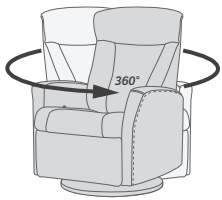

360° Swivel

Gliding/
Rocking function

Integrated footstool

Effortless reclining

Adjustable head-
and neck support

PRINCE GLIDER

FUNCTIONS

360° SWIVEL

CHAISE OPTION

DIMENSIONS

CHAIR SIZE	TOTAL WIDTH	TOTAL DEPTH	TOTAL HEIGHT	SEAT WIDTH	SEAT HEIGHT	SEAT DEPTH	TOTAL DEPTH (reclined)	WALL CLEARANCE REQUIREMENT
Prince RG100 compact size	71 cm / 27.9 in	86 cm / 33.8 in	97 cm / 38.1 in	46 cm / 18.1 in	45 cm / 17.7 in	51 cm / 20 in	150 cm / 59 in	31 cm / 12.2 in
Prince RG101 compact size with chaise	71 cm / 27.9 in	88 cm / 34.6 in	97 cm / 38.1 in	46 cm / 18.1 in	45 cm / 17.7 in	51 cm / 20 in	150 cm / 59 in	31 cm / 12.2 in
Prince RG200 standard size	76 cm / 29.9 in	90 cm / 35.4 in	101 cm / 39.7 in	48 cm / 18.8 in	46 cm / 18.1 in	54 cm / 21.2 in	160 cm / 62.9 in	30 cm / 11.8 in
Prince RG201 standard size with chaise	76 cm / 29.9 in	92 cm / 36.2 in	101 cm / 39.7 in	48 cm / 18.8 in	46 cm / 18.1 in	54 cm / 21.2 in	160 cm / 62.9 in	30 cm / 11.8 in
Prince RG300 large size	82 cm / 32.2 in	90 cm / 35.4 in	101 cm / 39.7 in	54 cm / 21.2 in	46 cm / 18.1 in	54 cm / 21.2 in	162 cm / 63.7 in	33 cm / 12.9 in
Prince RG301 large size with chaise	82 cm / 32.2 in	92 cm / 36.2 in	101 cm / 39.7 in	54 cm / 21.2 in	46 cm / 18.1 in	54 cm / 21.2 in	162 cm / 63.7 in	33 cm / 12.9 in
Prince RM200 standard size	76 cm / 29.9 in	90 cm / 35.4 in	101 cm / 39.7 in	48 cm / 18.8 in	46 cm / 18.1 in	54 cm / 21.2 in	160 cm / 62.9 in	30 cm / 11.8 in
Prince RM201 standard size with chaise	76 cm / 29.9 in	92 cm / 36.2 in	101 cm / 39.7 in	48 cm / 18.8 in	46 cm / 18.1 in	54 cm / 21.2 in	160 cm / 62.9 in	30 cm / 11.8 in
Prince RM300 large size	82 cm / 32.2 in	95 cm / 37.4 in	101 cm / 39.7 in	54 cm / 21.2 in	46 cm / 18.1 in	54 cm / 21.2 in	162 cm / 63.7 in	33 cm / 12.9 in
Prince RM301 large size with chaise	82 cm / 32.2 in	97 cm / 38.1 in	101 cm / 39.7 in	54 cm / 21.2 in	46 cm / 18.1 in	54 cm / 21.2 in	162 cm / 63.7 in	33 cm / 12.9 in