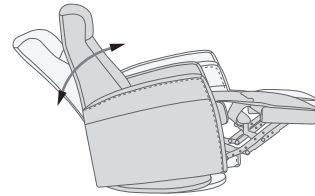

360° Swivel

Gliding/
Rocking function

Integrated footstool

Effortless reclining

Adjustable head-
and neck support

PRINCE GLIDER

FUNCTIONS

360° SWIVEL

GLIDING/ROCKING FUNCTION

INTEGRATED FOOTSTOOL

EFFORTLESS RECLINING

ADJUSTABLE HEAD- AND NECK SUPPORT

OPTIONS

Unlock / Glider Function on
 Locked / no Glider function

GLIDING/ROCKING FUNCTION

FRONT SKIRT OPTION