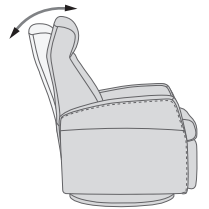

360° Swivel

Gliding/
Rocking function

Integrated footstool

Effortless reclining

Adjustable head-
and neck support

PRINCE GLIDER

FUNCTIONS

360° SWIVEL

GLIDING/ROCKING FUNCTION

INTEGRATED FOOTSTOOL

EFFORTLESS RECLINING

ADJUSTABLE HEAD- AND NECK SUPPORT

OPTIONS

Unlock / Glider Function on
 Locked / no Glider function

GLIDING/ROCKING FUNCTION

FRONT SKIRT OPTION