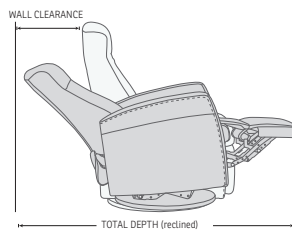

GLIDING/ROCKING FUNCTION

INTEGRATED FOOTSTOOL

EFFORTLESS RECLINING

ADJUSTABLE HEAD- AND NECK SUPPORT

OPTIONS

Unlock / Glider Function on
 Locked / no Glider function

GLIDING/ROCKING FUNCTION

FRONT SKIRT OPTION

CHAISE OPTION

DIMENSIONS

CHAIR SIZE	TOTAL WIDTH	TOTAL DEPTH	TOTAL HEIGHT	SEAT WIDTH	SEAT HEIGHT	SEAT DEPTH	TOTAL DEPTH (reclined)	WALL CLEARANCE REQUIREMENT
Prince RG100 compact size	71 cm / 27.9 in	86 cm / 33.8 in	97 cm / 38.1 in	46 cm / 18.1 in	45 cm / 17.7 in	51 cm / 20 in	150 cm / 59 in	31 cm / 12.2 in
Prince RG101 compact size with chaise	71 cm / 27.9 in	88 cm / 34.6 in	97 cm / 38.1 in	46 cm / 18.1 in	45 cm / 17.7 in	51 cm / 20 in	150 cm / 59 in	31 cm / 12.2 in
Prince RG200 standard size	76 cm / 29.9 in	90 cm / 35.4 in	101 cm / 39.7 in	48 cm / 18.8 in	46 cm / 18.1 in	54 cm / 21.2 in	160 cm / 62.9 in	30 cm / 11.8 in
Prince RG201 standard size with chaise	76 cm / 29.9 in	92 cm / 36.2 in	101 cm / 39.7 in	48 cm / 18.8 in	46 cm / 18.1 in	54 cm / 21.2 in	160 cm / 62.9 in	30 cm / 11.8 in
Prince RG300 large size	82 cm / 32.2 in	90 cm / 35.4 in	101 cm / 39.7 in	54 cm / 21.2 in	46 cm / 18.1 in	54 cm / 21.2 in	162 cm / 63.7 in	33 cm / 12.9 in
Prince RG301 large size with chaise	82 cm / 32.2 in	92 cm / 36.2 in	101 cm / 39.7 in	54 cm / 21.2 in	46 cm / 18.1 in	54 cm / 21.2 in	162 cm / 63.7 in	33 cm / 12.9 in
Prince RM200 standard size	76 cm / 29.9 in	90 cm / 35.4 in	101 cm / 39.7 in	48 cm / 18.8 in	46 cm / 18.1 in	54 cm / 21.2 in	160 cm / 62.9 in	30 cm / 11.8 in
Prince RM201 standard size with chaise	76 cm / 29.9 in	92 cm / 36.2 in	101 cm / 39.7 in	48 cm / 18.8 in	46 cm / 18.1 in	54 cm / 21.2 in	160 cm / 62.9 in	30 cm / 11.8 in
Prince RM300 large size	82 cm / 32.2 in	95 cm / 37.4 in	101 cm / 39.7 in	54 cm / 21.2 in	46 cm / 18.1 in	54 cm / 21.2 in	162 cm / 63.7 in	33 cm / 12.9 in
Prince RM301 large size with chaise	82 cm / 32.2 in	97 cm / 38.1 in	101 cm / 39.7 in	54 cm / 21.2 in	46 cm / 18.1 in	54 cm / 21.2 in	162 cm / 63.7 in	33 cm / 12.9 in