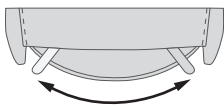

360° Swivel

Gliding/
Rocking function

Integrated footstool

Effortless reclining

Adjustable head-
and neck support

PRINCE GLIDER

FUNCTIONS

360° SWIVEL

GLIDING/ROCKING FUNCTION

INTEGRATED FOOTSTOOL

EFFORTLESS RECLINING

ADJUSTABLE HEAD- AND NECK SUPPORT

OPTIONS

Unlock / Glider Function on
 Locked / no Glider function

GLIDING/ROCKING FUNCTION

FRONT SKIRT OPTION