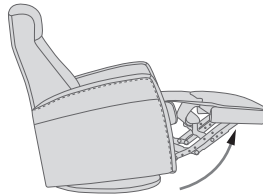

360° Swivel

Gliding/
Rocking function

Integrated footstool

Effortless reclining

Adjustable head-
and neck support

PRINCE GLIDER

FUNCTIONS

360° SWIVEL

GLIDING/ROCKING FUNCTION

INTEGRATED FOOTSTOOL

EFFORTLESS RECLINING

ADJUSTABLE HEAD- AND NECK SUPPORT

OPTIONS

Unlock / Glider Function on
 Locked / no Glider function

GLIDING/ROCKING FUNCTION

FRONT SKIRT OPTION