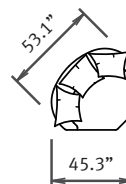

SC 1111

SCA 11

SCA 12

SCA 111

SCA 22

SCA 121

SCA 1111

MC 23

MC 22

(Medium Corner)

Low-back

depth = 31.5"  
height = 33.9  
seat height = 17.3  
seat depth = 20.5"  
arm height = 24"

High-back

depth = 31.5"  
height = 44.5"  
seat height = 17.3  
seat depth = 20.5"  
arm height = 24"