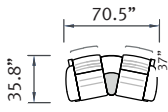

1s1a

3sUa

2sUa

SC 11

SC 12

SC 111

SC 22

SC 121

MC 22

(Medium Corner)

Low-back

depth = 31.5"  
height = 33.9  
seat height = 17.3  
seat depth = 20.5"  
arm height = 24"

High-back

depth = 31.5"  
height = 44.5"  
seat height = 17.3  
seat depth = 20.5"  
arm height = 24"