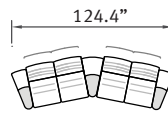

1s1a

3sUa

2sUa

SC 11

SC 12

SC 111

SC 22

SC 121

SC 1111

SCA 11

SCA 12

SCA 111

SCA 22

SCA 121

SCA 1111

MC 23

MC 22

(Medium Corner)

Low-back

depth = 31.5"  
height = 33.9  
seat height = 17.3  
seat depth = 20.5"  
arm height = 24"

High-back

depth = 31.5"  
height = 44.5"  
seat height = 17.3  
seat depth = 20.5"  
arm height = 24"