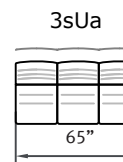

1s1a

3sUa

2sUa

SC 11

SC 12

SC 111

SC 22

SC 121

MC 22

(Medium Corner)

Low-back

depth = 31.5"  
height = 33.9  
seat height = 17.3  
seat depth = 20.5"  
arm height = 24"

High-back

depth = 31.5"  
height = 44.5"  
seat height = 17.3  
seat depth = 20.5"  
arm height = 24"