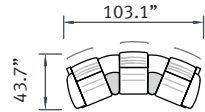

1s1a

3sUa

2sUa

SC 11

SC 12

SC 111

SC 22

SC 121

MC 22

(Medium Corner)

Low-back

depth = 31.5"  
height = 33.9  
seat height = 17.3  
seat depth = 20.5"  
arm height = 24"

High-back

depth = 31.5"  
height = 44.5"  
seat height = 17.3  
seat depth = 20.5"  
arm height = 24"