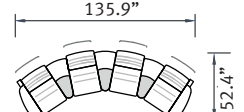

1s1a

3sUa

2sUa

SC 11

SC 12

SC 111

SC 22

SC 121

SC 1111

SCA 11

SCA 12

SCA 111

SCA 22

SCA 121

SCA 1111

MC 23

MC 22

(Medium Corner)

Low-back

depth = 31.5"  
height = 33.9  
seat height = 17.3  
seat depth = 20.5"  
arm height = 24"

High-back

depth = 31.5"  
height = 44.5"  
seat height = 17.3  
seat depth = 20.5"  
arm height = 24"