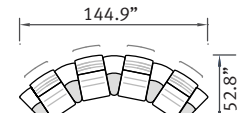

1s1a

3sUa

2sUa

SC 11

SC 12

SC 111

SC 22

SC 121

SC 1111

SCA 11

SCA 12

SCA 111

SCA 22

SCA 121

SCA 1111

MC 23

MC 22

(Medium Corner)

Low-back

depth = 31.5"  
height = 33.9  
seat height = 17.3  
seat depth = 20.5"  
arm height = 24"

High-back

depth = 31.5"  
height = 44.5"  
seat height = 17.3  
seat depth = 20.5"  
arm height = 24"