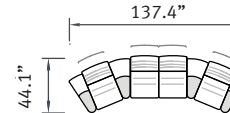

SC 1111

SCA 11

SCA 12

SCA 111

SCA 22

SCA 121

SCA 1111

MC 23

MC 22

(Medium Corner)

Low-back

depth = 31.5"  
height = 33.9  
seat height = 17.3  
seat depth = 20.5"  
arm height = 24"

High-back

depth = 31.5"  
height = 44.5"  
seat height = 17.3  
seat depth = 20.5"  
arm height = 24"