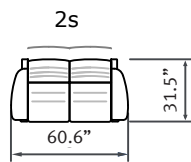

Stressless® Sapphire

THE INNOVATORS OF COMFORT™

2s

(Medium Corner)

Low-back

depth = 31.5"
height = 33.9
seat height = 17.3
seat depth = 20.5"
arm height = 24"

High-back

depth = 31.5"
height = 44.5"
seat height = 17.3
seat depth = 20.5"
arm height = 24"