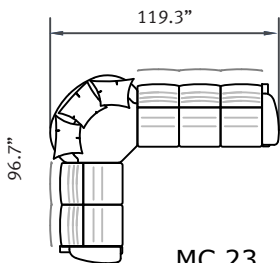

SC 1111

SCA 11

SCA 12

SCA 111

SCA 22

SCA 121

SCA 1111

MC 23

MC 22

(Medium Corner)

Low-back

depth = 31.5"  
height = 33.9  
seat height = 17.3  
seat depth = 20.5"  
arm height = 24"

High-back

depth = 31.5"  
height = 44.5"  
seat height = 17.3  
seat depth = 20.5"  
arm height = 24"