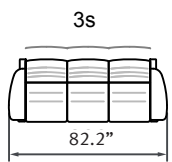

Stressless® Sapphire

THE INNOVATORS OF COMFORT™

3s

(Medium Corner)

Low-back

depth = 31.5"
height = 33.9
seat height = 17.3
seat depth = 20.5"
arm height = 24"

High-back

depth = 31.5"
height = 44.5"
seat height = 17.3
seat depth = 20.5"
arm height = 24"