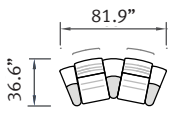

Stressless® Sapphire

THE INNOVATORS OF COMFORT™

SCA 11

(Medium Corner)

Low-back

depth = 31.5"
height = 33.9
seat height = 17.3
seat depth = 20.5"
arm height = 24"

High-back

depth = 31.5"
height = 44.5"
seat height = 17.3
seat depth = 20.5"
arm height = 24"