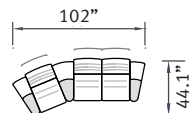

Stressless® Sapphire

THE INNOVATORS OF COMFORT™

SCA 12

(Medium Corner)

Low-back

depth = 31.5"
height = 33.9
seat height = 17.3
seat depth = 20.5"
arm height = 24"

High-back

depth = 31.5"
height = 44.5"
seat height = 17.3
seat depth = 20.5"
arm height = 24"