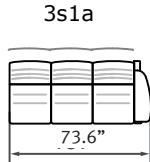

Stressless® Sapphire

THE INNOVATORS OF COMFORT™

(Medium Corner)

Low-back

depth = 31.5"
height = 33.9
seat height = 17.3
seat depth = 20.5"
arm height = 24"

High-back

depth = 31.5"
height = 44.5"
seat height = 17.3
seat depth = 20.5"
arm height = 24"