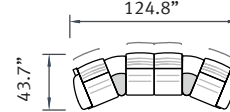

1s1a

3sUa

2sUa

SC 11

SC 12

SC 111

SC 22

SC 121

MC 22

(Medium Corner)

Low-back

depth = 31.5"  
height = 33.9  
seat height = 17.3  
seat depth = 20.5"  
arm height = 24"

High-back

depth = 31.5"  
height = 44.5"  
seat height = 17.3  
seat depth = 20.5"  
arm height = 24"