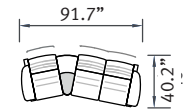

1s1a

3sUa

2sUa

SC 11

SC 12

SC 111

SC 22

SC 121

MC 22

(Medium Corner)

Low-back

depth = 31.5"  
height = 33.9  
seat height = 17.3  
seat depth = 20.5"  
arm height = 24"

High-back

depth = 31.5"  
height = 44.5"  
seat height = 17.3  
seat depth = 20.5"  
arm height = 24"