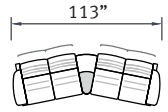

1s1a

3sUa

2sUa

SC 11

SC 12

SC 111

SC 22

SC 121

SC 1111

SCA 11

SCA 12

SCA 111

SCA 22

SCA 121

SCA 1111

MC 23

MC 22

(Medium Corner)

Low-back

depth = 31.5"  
height = 33.9  
seat height = 17.3  
seat depth = 20.5"  
arm height = 24"

High-back

depth = 31.5"  
height = 44.5"  
seat height = 17.3  
seat depth = 20.5"  
arm height = 24"