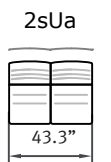

1s1a

3sUa

2sUa

SC 11

SC 12

SC 111

SC 22

SC 121

MC 22

(Medium Corner)

Low-back

depth = 31.5"  
height = 33.9  
seat height = 17.3  
seat depth = 20.5"  
arm height = 24"

High-back

depth = 31.5"  
height = 44.5"  
seat height = 17.3  
seat depth = 20.5"  
arm height = 24"