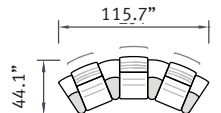

Stressless® Sapphire

THE INNOVATORS OF COMFORT™

SCA 111

(Medium Corner)

Low-back

depth = 31.5"
height = 33.9
seat height = 17.3
seat depth = 20.5"
arm height = 24"

High-back

depth = 31.5"
height = 44.5"
seat height = 17.3
seat depth = 20.5"
arm height = 24"