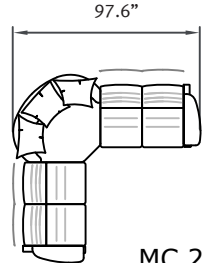

SC 1111

SCA 11

SCA 12

SCA 111

SCA 22

SCA 121

SCA 1111

MC 23

MC 22

(Medium Corner)

Low-back

depth = 31.5"  
height = 33.9  
seat height = 17.3  
seat depth = 20.5"  
arm height = 24"

High-back

depth = 31.5"  
height = 44.5"  
seat height = 17.3  
seat depth = 20.5"  
arm height = 24"