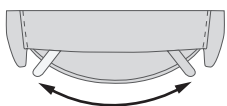

OPTIONS

GLIDING/ROCKING FUNCTION