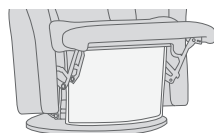

FRONT SKIRT OPTION