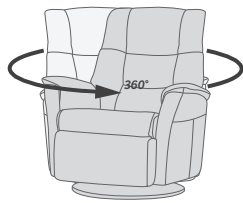

FUNCTIONS

360° SWIVEL