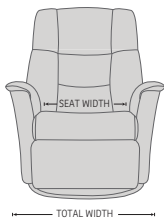

DIMENSIONS

CHAIR SIZE	TOTAL WIDTH	TOTAL DEPTH	TOTAL HEIGHT	SEAT WIDTH	SEAT HEIGHT	SEAT DEPTH	TOTAL DEPTH (reclined)	WALL CLEARANCE REQUIREMENT
Victor RG194 compact size	76 cm / 29.9 in	86 cm / 33.8 in	97.5 cm / 38.3 in	45 cm / 17.7 in	45 cm / 17.7 in	53 cm / 20.8 in	151 cm / 59.4 in	31 cm / 12.2 in
Victor RG195 compact size with chaise	76 cm / 29.9 in	86 cm / 33.8 in	97.5 cm / 38.3 in	45 cm / 17.7 in	45 cm / 17.7 in	53 cm / 20.8 in	151 cm / 59.4 in	31 cm / 12.2 in
Victor RG294 standard size	82 cm / 32.2 in	89 cm / 35 in	102 cm / 40.1 in	50 cm / 19.6 in	47 cm / 18.5 in	57 cm / 22.4 in	162 cm / 63.7 in	31 cm / 12.2 in
Victor RG295 standard size with chaise	82 cm / 32.2 in	91 cm / 35.8 in	102 cm / 40.1 in	50 cm / 19.6 in	47 cm / 18.5 in	57 cm / 22.4 in	162 cm / 63.7 in	31 cm / 12.2 in
Victor RG394 large size	87 cm / 34.2 in	89 cm / 35 in	106 cm / 41.7 in	53 cm / 20.8 in	48 cm / 18.8 in	57 cm / 22.4 in	164 cm / 64.5 in	33 cm / 12.9 in
Victor RG395 large size with chaise	87 cm / 34.2 in	91 cm / 35.8 in	106 cm / 41.7 in	53 cm / 20.8 in	48 cm / 18.8 in	57 cm / 22.4 in	164 cm / 64.5 in	33 cm / 12.9 in
Victor RM194 compact size	76 cm / 29.9 in	86 cm / 33.8 in	97.5 cm / 38.3 in	45 cm / 17.7 in	45 cm / 17.7 in	53 cm / 20.8 in	151 cm / 59.4 in	31 cm / 12.2 in
Victor RM195 compact size with chaise	76 cm / 29.9 in	88 cm / 34.6 in	97.5 cm / 38.3 in	45 cm / 17.7 in	45 cm / 17.7 in	53 cm / 20.8 in	152 cm / 59.8 in	31 cm / 12.2 in
Victor RM294 standard size	82 cm / 32.2 in	89 cm / 35 in	102 cm / 40.1 in	50 cm / 19.6 in	47 cm / 18.5 in	57 cm / 22.4 in	162 cm / 63.7 in	31 cm / 12.2 in
Victor RM295 standard size with chaise	82 cm / 32.2 in	91 cm / 35.8 in	102 cm / 40.1 in	50 cm / 19.6 in	47 cm / 18.5 in	57 cm / 22.4 in	162 cm / 63.7 in	31 cm / 12.2 in
Victor RM394 large size	87 cm / 34.2 in	89 cm / 35 in	106 cm / 41.7 in	53 cm / 20.8 in	48 cm / 18.8 in	57 cm / 22.4 in	164 cm / 64.5 in	33 cm / 12.9 in
Victor RM395 large size with chaise	84 cm / 33 in	93 cm / 36.6 in	104 cm / 40.9 in	54 cm / 21.2 in	48 cm / 18.8 in	58 cm / 22.8 in	161 cm / 63.3 in	33 cm / 12.9 in
Victor RMS194 compact size	76 cm / 29.9 in	87 cm / 34.2 in	98.5 cm / 38.7 in	47 cm / 18.5 in	43.5 cm / 17.1 in	47 cm / 18.5 in	151 cm / 59.4 in	33 cm / 12.9 in
Victor RMS195 compact size with chaise	76 cm / 29.9 in	87 cm / 34.2 in	98.5 cm / 38.7 in	47 cm / 18.5 in	43.5 cm / 17.1 in	50 cm / 19.6 in	151 cm / 59.4 in	33 cm / 12.9 in
Victor RMS294 standard size	80 cm / 31.4 in	90 cm / 35.4 in	109 cm / 42.9 in	49 cm / 19.2 in	48 cm / 18.8 in	53 cm / 20.8 in	164 cm / 64.5 in	38 cm / 14.9 in
Victor RMS295 standard size with chaise	80 cm / 31.4 in	90 cm / 35.4 in	109 cm / 42.9 in	49 cm / 19.2 in	48 cm / 18.8 in	55 cm / 21.6 in	164 cm / 64.5 in	38 cm / 14.9 in
Victor RMS394 large size	85 cm / 33.4 in	91 cm / 35.8 in	109 cm / 42.9 in	54 cm / 21.2 in	48 cm / 18.8 in	53 cm / 20.8 in	164 cm / 64.5 in	38 cm / 14.9 in
Victor RMS395 large size with chaise	85 cm / 33.4 in	91 cm / 35.8 in	109 cm / 42.9 in	54 cm / 21.2 in	48 cm / 18.8 in	55 cm / 21.6 in	164 cm / 64.5 in	38 cm / 14.9 in

* The dimensions are approximate and may vary with +/-2cm