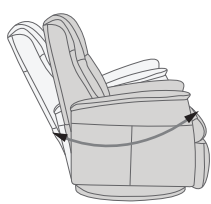

GLIDING/ROCKING FUNCTION