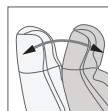

*OPTIONAL "SUPPORT" (S) MOTOR FUNCTION