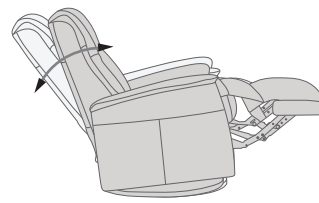

EFFORTLESS RECLINING