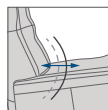

*OPTIONAL "SUPPORT" (S) MOTOR FUNCTION