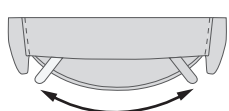

OPTIONS

GLIDING/ROCKING FUNCTION