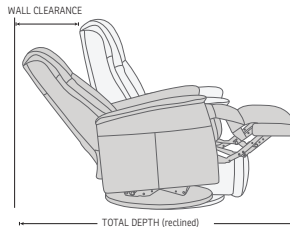

DIMENSIONS

CHAIR SIZE	TOTAL WIDTH	TOTAL DEPTH	TOTAL HEIGHT	SEAT WIDTH	SEAT HEIGHT	SEAT DEPTH	TOTAL DEPTH (reclined)	WALL CLEARANCE REQUIREMENT
Victor RG194 compact size	76 cm / 29.9 in	86 cm / 33.8 in	97.5 cm / 38.3 in	45 cm / 17.7 in	45 cm / 17.7 in	53 cm / 20.8 in	151 cm / 59.4 in	31 cm / 12.2 in
Victor RG195 compact size with chaise	76 cm / 29.9 in	86 cm / 33.8 in	97.5 cm / 38.3 in	45 cm / 17.7 in	45 cm / 17.7 in	53 cm / 20.8 in	151 cm / 59.4 in	31 cm / 12.2 in
Victor RG294 standard size	82 cm / 32.2 in	89 cm / 35 in	102 cm / 40.1 in	50 cm / 19.6 in	47 cm / 18.5 in	57 cm / 22.4 in	162 cm / 63.7 in	31 cm / 12.2 in
Victor RG295 standard size with chaise	82 cm / 32.2 in	91 cm / 35.8 in	102 cm / 40.1 in	50 cm / 19.6 in	47 cm / 18.5 in	57 cm / 22.4 in	162 cm / 63.7 in	31 cm / 12.2 in
Victor RG394 large size	87 cm / 34.2 in	89 cm / 35 in	106 cm / 41.7 in	53 cm / 20.8 in	48 cm / 18.8 in	57 cm / 22.4 in	164 cm / 64.5 in	33 cm / 12.9 in
Victor RG395 large size with chaise	87 cm / 34.2 in	91 cm / 35.8 in	106 cm / 41.7 in	53 cm / 20.8 in	48 cm / 18.8 in	57 cm / 22.4 in	164 cm / 64.5 in	33 cm / 12.9 in
Victor RM194 compact size	76 cm / 29.9 in	86 cm / 33.8 in	97.5 cm / 38.3 in	45 cm / 17.7 in	45 cm / 17.7 in	53 cm / 20.8 in	151 cm / 59.4 in	31 cm / 12.2 in
Victor RM195 compact size with chaise	76 cm / 29.9 in	88 cm / 34.6 in	97.5 cm / 38.3 in	45 cm / 17.7 in	45 cm / 17.7 in	53 cm / 20.8 in	152 cm / 59.8 in	31 cm / 12.2 in
Victor RM294 standard size	82 cm / 32.2 in	89 cm / 35 in	102 cm / 40.1 in	50 cm / 19.6 in	47 cm / 18.5 in	57 cm / 22.4 in	162 cm / 63.7 in	31 cm / 12.2 in
Victor RM295 standard size with chaise	82 cm / 32.2 in	91 cm / 35.8 in	102 cm / 40.1 in	50 cm / 19.6 in	47 cm / 18.5 in	57 cm / 22.4 in	162 cm / 63.7 in	31 cm / 12.2 in
Victor RM394 large size	87 cm / 34.2 in	89 cm / 35 in	106 cm / 41.7 in	53 cm / 20.8 in	48 cm / 18.8 in	57 cm / 22.4 in	164 cm / 64.5 in	33 cm / 12.9 in
Victor RM395 large size with chaise	84 cm / 33 in	93 cm / 36.6 in	104 cm / 40.9 in	54 cm / 21.2 in	48 cm / 18.8 in	58 cm / 22.8 in	161 cm / 63.3 in	33 cm / 12.9 in
Victor RMS194 compact size	76 cm / 29.9 in	87 cm / 34.2 in	98.5 cm / 38.7 in	47 cm / 18.5 in	43.5 cm / 17.1 in	47 cm / 18.5 in	151 cm / 59.4 in	33 cm / 12.9 in
Victor RMS195 compact size with chaise	76 cm / 29.9 in	87 cm / 34.2 in	98.5 cm / 38.7 in	47 cm / 18.5 in	43.5 cm / 17.1 in	50 cm / 19.6 in	151 cm / 59.4 in	33 cm / 12.9 in
Victor RMS294 standard size	80 cm / 31.4 in	90 cm / 35.4 in	109 cm / 42.9 in	49 cm / 19.2 in	48 cm / 18.8 in	53 cm / 20.8 in	164 cm / 64.5 in	38 cm / 14.9 in
Victor RMS295 standard size with chaise	80 cm / 31.4 in	90 cm / 35.4 in	109 cm / 42.9 in	49 cm / 19.2 in	48 cm / 18.8 in	55 cm / 21.6 in	164 cm / 64.5 in	38 cm / 14.9 in
Victor RMS394 large size	85 cm / 33.4 in	91 cm / 35.8 in	109 cm / 42.9 in	54 cm / 21.2 in	48 cm / 18.8 in	53 cm / 20.8 in	164 cm / 64.5 in	38 cm / 14.9 in
Victor RMS395 large size with chaise	85 cm / 33.4 in	91 cm / 35.8 in	109 cm / 42.9 in	54 cm / 21.2 in	48 cm / 18.8 in	55 cm / 21.6 in	164 cm / 64.5 in	38 cm / 14.9 in

* The dimensions are approximate and may vary with +/-2cm

imgcomfort.com