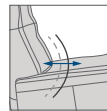

*OPTIONAL "SUPPORT" (S) MOTOR FUNCTION

Both functions enhance effortlessly the natural curvature of your spine giving you relaxing support.