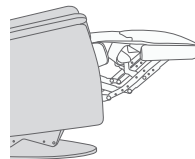

CHAISE OPTION

*OPTIONAL "SUPPORT" (S) MOTOR FUNCTION

Both functions enhance effortlessly the natural curvature of your spine giving you relaxing support.