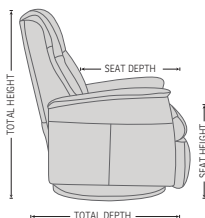

DIMENSIONS

CHAIR SIZE	TOTAL WIDTH	TOTAL DEPTH	TOTAL HEIGHT	SEAT WIDTH	SEAT HEIGHT	SEAT DEPTH	TOTAL DEPTH (reclined)	WALL CLEARANCE REQUIREMENT
Victor RG194 compact size	76 cm / 29.9 in	86 cm / 33.8 in	97.5 cm / 38.3 in	45 cm / 17.7 in	45 cm / 17.7 in	53 cm / 20.8 in	151 cm / 59.4 in	31 cm / 12.2 in
Victor RG195 compact size with chaise	76 cm / 29.9 in	86 cm / 33.8 in	97.5 cm / 38.3 in	45 cm / 17.7 in	45 cm / 17.7 in	53 cm / 20.8 in	151 cm / 59.4 in	31 cm / 12.2 in
Victor RG294 standard size	82 cm / 32.2 in	89 cm / 35 in	102 cm / 40.1 in	50 cm / 19.6 in	47 cm / 18.5 in	57 cm / 22.4 in	162 cm / 63.7 in	31 cm / 12.2 in
Victor RG295 standard size with chaise	82 cm / 32.2 in	91 cm / 35.8 in	102 cm / 40.1 in	50 cm / 19.6 in	47 cm / 18.5 in	57 cm / 22.4 in	162 cm / 63.7 in	31 cm / 12.2 in
Victor RG394 large size	87 cm / 34.2 in	89 cm / 35 in	106 cm / 41.7 in	53 cm / 20.8 in	48 cm / 18.8 in	57 cm / 22.4 in	164 cm / 64.5 in	33 cm / 12.9 in
Victor RG395 large size with chaise	87 cm / 34.2 in	91 cm / 35.8 in	106 cm / 41.7 in	53 cm / 20.8 in	48 cm / 18.8 in	57 cm / 22.4 in	164 cm / 64.5 in	33 cm / 12.9 in
Victor RM194 compact size	76 cm / 29.9 in	86 cm / 33.8 in	97.5 cm / 38.3 in	45 cm / 17.7 in	45 cm / 17.7 in	53 cm / 20.8 in	151 cm / 59.4 in	31 cm / 12.2 in
Victor RM195 compact size with chaise	76 cm / 29.9 in	88 cm / 34.6 in	97.5 cm / 38.3 in	45 cm / 17.7 in	45 cm / 17.7 in	53 cm / 20.8 in	152 cm / 59.8 in	31 cm / 12.2 in
Victor RM294 standard size	82 cm / 32.2 in	89 cm / 35 in	102 cm / 40.1 in	50 cm / 19.6 in	47 cm / 18.5 in	57 cm / 22.4 in	162 cm / 63.7 in	31 cm / 12.2 in
Victor RM295 standard size with chaise	82 cm / 32.2 in	91 cm / 35.8 in	102 cm / 40.1 in	50 cm / 19.6 in	47 cm / 18.5 in	57 cm / 22.4 in	162 cm / 63.7 in	31 cm / 12.2 in
Victor RM394 large size	87 cm / 34.2 in	89 cm / 35 in	106 cm / 41.7 in	53 cm / 20.8 in	48 cm / 18.8 in	57 cm / 22.4 in	164 cm / 64.5 in	33 cm / 12.9 in
Victor RM395 large size with chaise	84 cm / 33 in	93 cm / 36.6 in	104 cm / 40.9 in	54 cm / 21.2 in	48 cm / 18.8 in	58 cm / 22.8 in	161 cm / 63.3 in	33 cm / 12.9 in
Victor RMS194 compact size	76 cm / 29.9 in	87 cm / 34.2 in	98.5 cm / 38.7 in	47 cm / 18.5 in	43.5 cm / 17.1 in	47 cm / 18.5 in	151 cm / 59.4 in	33 cm / 12.9 in
Victor RMS195 compact size with chaise	76 cm / 29.9 in	87 cm / 34.2 in	98.5 cm / 38.7 in	47 cm / 18.5 in	43.5 cm / 17.1 in	50 cm / 19.6 in	151 cm / 59.4 in	33 cm / 12.9 in
Victor RMS294 standard size	80 cm / 31.4 in	90 cm / 35.4 in	109 cm / 42.9 in	49 cm / 19.2 in	48 cm / 18.8 in	53 cm / 20.8 in	164 cm / 64.5 in	38 cm / 14.9 in
Victor RMS295 standard size with chaise	80 cm / 31.4 in	90 cm / 35.4 in	109 cm / 42.9 in	49 cm / 19.2 in	48 cm / 18.8 in	55 cm / 21.6 in	164 cm / 64.5 in	38 cm / 14.9 in
Victor RMS394 large size	85 cm / 33.4 in	91 cm / 35.8 in	109 cm / 42.9 in	54 cm / 21.2 in	48 cm / 18.8 in	53 cm / 20.8 in	164 cm / 64.5 in	38 cm / 14.9 in
Victor RMS395 large size with chaise	85 cm / 33.4 in	91 cm / 35.8 in	109 cm / 42.9 in	54 cm / 21.2 in	48 cm / 18.8 in	55 cm / 21.6 in	164 cm / 64.5 in	38 cm / 14.9 in

* The dimensions are approximate and may vary with +/-2cm

imgcomfort.com