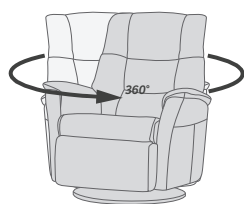

FUNCTIONS

360° SWIVEL