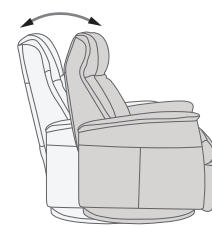

ADJUSTABLE HEAD-AND NECK SUPPORT