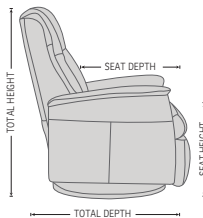

DIMENSIONS

CHAIR SIZE	TOTAL WIDTH	TOTAL DEPTH	TOTAL HEIGHT	SEAT WIDTH	SEAT HEIGHT	SEAT DEPTH	TOTAL DEPTH (reclined)	WALL CLEARANCE REQUIREMENT
Victor RG194 compact size	76 cm / 29.9 in	86 cm / 33.8 in	97.5 cm / 38.3 in	45 cm / 17.7 in	45 cm / 17.7 in	53 cm / 20.8 in	151 cm / 59.4 in	31 cm / 12.2 in
Victor RG195 compact size with chaise	76 cm / 29.9 in	86 cm / 33.8 in	97.5 cm / 38.3 in	45 cm / 17.7 in	45 cm / 17.7 in	53 cm / 20.8 in	151 cm / 59.4 in	31 cm / 12.2 in
Victor RG294 standard size	82 cm / 32.2 in	89 cm / 35 in	102 cm / 40.1 in	50 cm / 19.6 in	47 cm / 18.5 in	57 cm / 22.4 in	162 cm / 63.7 in	31 cm / 12.2 in
Victor RG295 standard size with chaise	82 cm / 32.2 in	91 cm / 35.8 in	102 cm / 40.1 in	50 cm / 19.6 in	47 cm / 18.5 in	57 cm / 22.4 in	162 cm / 63.7 in	31 cm / 12.2 in
Victor RG394 large size	87 cm / 34.2 in	89 cm / 35 in	106 cm / 41.7 in	53 cm / 20.8 in	48 cm / 18.8 in	57 cm / 22.4 in	164 cm / 64.5 in	33 cm / 12.9 in
Victor RG395 large size with chaise	87 cm / 34.2 in	91 cm / 35.8 in	106 cm / 41.7 in	53 cm / 20.8 in	48 cm / 18.8 in	57 cm / 22.4 in	164 cm / 64.5 in	33 cm / 12.9 in
Victor RM194 compact size	76 cm / 29.9 in	86 cm / 33.8 in	97.5 cm / 38.3 in	45 cm / 17.7 in	45 cm / 17.7 in	53 cm / 20.8 in	151 cm / 59.4 in	31 cm / 12.2 in
Victor RM195 compact size with chaise	76 cm / 29.9 in	88 cm / 34.6 in	97.5 cm / 38.3 in	45 cm / 17.7 in	45 cm / 17.7 in	53 cm / 20.8 in	152 cm / 59.8 in	31 cm / 12.2 in
Victor RM294 standard size	82 cm / 32.2 in	89 cm / 35 in	102 cm / 40.1 in	50 cm / 19.6 in	47 cm / 18.5 in	57 cm / 22.4 in	162 cm / 63.7 in	31 cm / 12.2 in
Victor RM295 standard size with chaise	82 cm / 32.2 in	91 cm / 35.8 in	102 cm / 40.1 in	50 cm / 19.6 in	47 cm / 18.5 in	57 cm / 22.4 in	162 cm / 63.7 in	31 cm / 12.2 in
Victor RM394 large size	87 cm / 34.2 in	89 cm / 35 in	106 cm / 41.7 in	53 cm / 20.8 in	48 cm / 18.8 in	57 cm / 22.4 in	164 cm / 64.5 in	33 cm / 12.9 in
Victor RM395 large size with chaise	84 cm / 33 in	93 cm / 36.6 in	104 cm / 40.9 in	54 cm / 21.2 in	48 cm / 18.8 in	58 cm / 22.8 in	161 cm / 63.3 in	33 cm / 12.9 in
Victor RMS194 compact size	76 cm / 29.9 in	87 cm / 34.2 in	98.5 cm / 38.7 in	47 cm / 18.5 in	43.5 cm / 17.1 in	47 cm / 18.5 in	151 cm / 59.4 in	33 cm / 12.9 in
Victor RMS195 compact size with chaise	76 cm / 29.9 in	87 cm / 34.2 in	98.5 cm / 38.7 in	47 cm / 18.5 in	43.5 cm / 17.1 in	50 cm / 19.6 in	151 cm / 59.4 in	33 cm / 12.9 in
Victor RMS294 standard size	80 cm / 31.4 in	90 cm / 35.4 in	109 cm / 42.9 in	49 cm / 19.2 in	48 cm / 18.8 in	53 cm / 20.8 in	164 cm / 64.5 in	38 cm / 14.9 in
Victor RMS295 standard size with chaise	80 cm / 31.4 in	90 cm / 35.4 in	109 cm / 42.9 in	49 cm / 19.2 in	48 cm / 18.8 in	55 cm / 21.6 in	164 cm / 64.5 in	38 cm / 14.9 in
Victor RMS394 large size	85 cm / 33.4 in	91 cm / 35.8 in	109 cm / 42.9 in	54 cm / 21.2 in	48 cm / 18.8 in	53 cm / 20.8 in	164 cm / 64.5 in	38 cm / 14.9 in
Victor RMS395 large size with chaise	85 cm / 33.4 in	91 cm / 35.8 in	109 cm / 42.9 in	54 cm / 21.2 in	48 cm / 18.8 in	55 cm / 21.6 in	164 cm / 64.5 in	38 cm / 14.9 in

* The dimensions are approximate and may vary with +/-2cm

imgcomfort.com