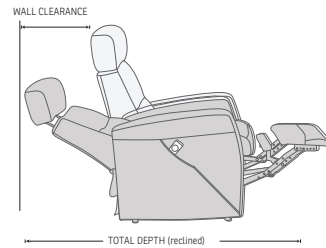

## FUNCTIONS

INTEGRATED FOOTSTOOL

EFFORTLESS RECLINING

HEIGHT ADJUSTABLE HEAD AND NECK SUPPORT

LIFT CHAIR

## DIMENSIONS

CHAIR SIZE	TOTAL WIDTH	TOTAL DEPTH	TOTAL HEIGHT	SEAT WIDTH	SEAT HEIGHT	SEAT DEPTH	TOTAL DEPTH (reclined)	WALL CLEARANCE REQUIREMENT
MF224 Divani std size	76 cm / 29.9 in	86-90 cm / 33.8-35.4 in	103-116 & 140-153 cm / 40.5-45.6 & 55.1-60.2 in	50 cm / 19.6 in	48 cm / 18.8 in	55 cm / 21.6 in	175-187 cm / 68.8-73.6 in	43-56 cm / 16.9-22 in
MF225 Divani std size w/c	76 cm / 29.9 in	88-92 cm / 34.6-36.2 in	103-116 & 140-153 cm / 40.5-45.6 & 55.1-60.2 in	49.5 cm / 19.4 in	48 cm / 18.8 in	57 cm / 22.4 in	175-187 cm / 68.8-73.6 in	43-56 cm / 16.9-22 in
MF324 Divani large size	81 cm / 31.8 in	86-90 cm / 33.8-35.4 in	103-116 & 140-153 cm / 40.5-45.6 & 55.1-60.2 in	54.5 cm / 21.4 in	47 cm / 18.5 in	55 cm / 21.6 in	175-187 cm / 68.8-73.6 in	43-56 cm / 16.9-22 in
MF325 Divani large size w/c	81 cm / 31.8 in	88-92 cm / 34.6-36.2 in	103-116 & 140-153 cm / 40.5-45.6 & 55.1-60.2 in	54.5 cm / 21.4 in	47 cm / 18.5 in	57 cm / 22.4 in	175-187 cm / 68.8-73.6 in	43-56 cm / 16.9-22 in