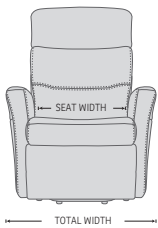

## FUNCTIONS

INTEGRATED FOOTSTOOL

EFFORTLESS RECLINING

HEIGHT ADJUSTABLE HEAD AND NECK SUPPORT

LIFT CHAIR

## DIMENSIONS

CHAIR SIZE	TOTAL WIDTH	TOTAL DEPTH	TOTAL HEIGHT	SEAT WIDTH	SEAT HEIGHT	SEAT DEPTH	TOTAL DEPTH (reclined)	WALL CLEARANCE REQUIREMENT
MF224 Divani std size	76 cm / 29.9 in	86-90 cm / 33.8-35.4 in	103-116 & 140-153 cm / 40.5-45.6 & 55.1-60.2 in	50 cm / 19.6 in	48 cm / 18.8 in	55 cm / 21.6 in	175-187 cm / 68.8-73.6 in	43-56 cm / 16.9-22 in
MF225 Divani std size w/c	76 cm / 29.9 in	88-92 cm / 34.6-36.2 in	103-116 & 140-153 cm / 40.5-45.6 & 55.1-60.2 in	49.5 cm / 19.4 in	48 cm / 18.8 in	57 cm / 22.4 in	175-187 cm / 68.8-73.6 in	43-56 cm / 16.9-22 in
MF324 Divani large size	81 cm / 31.8 in	86-90 cm / 33.8-35.4 in	103-116 & 140-153 cm / 40.5-45.6 & 55.1-60.2 in	54.5 cm / 21.4 in	47 cm / 18.5 in	55 cm / 21.6 in	175-187 cm / 68.8-73.6 in	43-56 cm / 16.9-22 in
MF325 Divani large size w/c	81 cm / 31.8 in	88-92 cm / 34.6-36.2 in	103-116 & 140-153 cm / 40.5-45.6 & 55.1-60.2 in	54.5 cm / 21.4 in	47 cm / 18.5 in	57 cm / 22.4 in	175-187 cm / 68.8-73.6 in	43-56 cm / 16.9-22 in