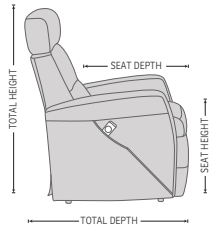

## FUNCTIONS

INTEGRATED FOOTSTOOL

EFFORTLESS RECLINING

HEIGHT ADJUSTABLE HEAD AND NECK SUPPORT

LIFT CHAIR

## DIMENSIONS

CHAIR SIZE	TOTAL WIDTH	TOTAL DEPTH	TOTAL HEIGHT	SEAT WIDTH	SEAT HEIGHT	SEAT DEPTH	TOTAL DEPTH (reclined)	WALL CLEARANCE REQUIREMENT
MF224 Divani std size	76 cm / 29.9 in	86-90 cm / 33.8-35.4 in	103-116 & 140-153 cm / 40.5-45.6 & 55.1-60.2 in	50 cm / 19.6 in	48 cm / 18.8 in	55 cm / 21.6 in	175-187 cm / 68.8-73.6 in	43-56 cm / 16.9-22 in
MF225 Divani std size w/c	76 cm / 29.9 in	88-92 cm / 34.6-36.2 in	103-116 & 140-153 cm / 40.5-45.6 & 55.1-60.2 in	49.5 cm / 19.4 in	48 cm / 18.8 in	57 cm / 22.4 in	175-187 cm / 68.8-73.6 in	43-56 cm / 16.9-22 in
MF324 Divani large size	81 cm / 31.8 in	86-90 cm / 33.8-35.4 in	103-116 & 140-153 cm / 40.5-45.6 & 55.1-60.2 in	54.5 cm / 21.4 in	47 cm / 18.5 in	55 cm / 21.6 in	175-187 cm / 68.8-73.6 in	43-56 cm / 16.9-22 in
MF325 Divani large size w/c	81 cm / 31.8 in	88-92 cm / 34.6-36.2 in	103-116 & 140-153 cm / 40.5-45.6 & 55.1-60.2 in	54.5 cm / 21.4 in	47 cm / 18.5 in	57 cm / 22.4 in	175-187 cm / 68.8-73.6 in	43-56 cm / 16.9-22 in