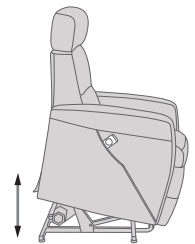

## FUNCTIONS

INTEGRATED FOOTSTOOL

EFFORTLESS RECLINING

HEIGHT ADJUSTABLE HEAD AND NECK SUPPORT

LIFT CHAIR

## DIMENSIONS

CHAIR SIZE	TOTAL WIDTH	TOTAL DEPTH	TOTAL HEIGHT	SEAT WIDTH	SEAT HEIGHT	SEAT DEPTH	TOTAL DEPTH (reclined)	WALL CLEARANCE REQUIREMENT
MF224 Divani std size	76 cm / 29.9 in	86-90 cm / 33.8-35.4 in	103-116 & 140-153 cm / 40.5-45.6 & 55.1-60.2 in	50 cm / 19.6 in	48 cm / 18.8 in	55 cm / 21.6 in	175-187 cm / 68.8-73.6 in	43-56 cm / 16.9-22 in
MF225 Divani std size w/c	76 cm / 29.9 in	88-92 cm / 34.6-36.2 in	103-116 & 140-153 cm / 40.5-45.6 & 55.1-60.2 in	49.5 cm / 19.4 in	48 cm / 18.8 in	57 cm / 22.4 in	175-187 cm / 68.8-73.6 in	43-56 cm / 16.9-22 in
MF324 Divani large size	81 cm / 31.8 in	86-90 cm / 33.8-35.4 in	103-116 & 140-153 cm / 40.5-45.6 & 55.1-60.2 in	54.5 cm / 21.4 in	47 cm / 18.5 in	55 cm / 21.6 in	175-187 cm / 68.8-73.6 in	43-56 cm / 16.9-22 in
MF325 Divani large size w/c	81 cm / 31.8 in	88-92 cm / 34.6-36.2 in	103-116 & 140-153 cm / 40.5-45.6 & 55.1-60.2 in	54.5 cm / 21.4 in	47 cm / 18.5 in	57 cm / 22.4 in	175-187 cm / 68.8-73.6 in	43-56 cm / 16.9-22 in