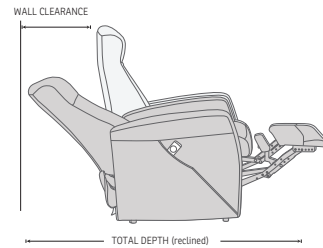

## FUNCTIONS

INTEGRATED FOOTSTOOL

EFFORTLESS RECLINING

HEIGHT ADJUSTABLE HEAD AND NECK SUPPORT

LIFT CHAIR

## DIMENSIONS

TOTAL WIDTH

TOTAL HEIGHT

SEAT DEPTH

SEAT HEIGHT

TOTAL DEPTH

WALL CLEARANCE

TOTAL DEPTH (reclined)

CHAIR SIZE	TOTAL WIDTH	TOTAL DEPTH	TOTAL HEIGHT	SEAT WIDTH	SEAT HEIGHT	SEAT DEPTH	TOTAL DEPTH (reclined)	WALL CLEARANCE REQUIREMENT
LF200 Prince standard size	76 cm / 29.9 in	92 cm / 36.2 in	103-142 cm / 40.5-55.9 in	49 cm / 19.2 in	47 cm / 18.5 in	55 cm / 21.6 in	155 cm / 61 in	20 cm / 7.8 in
LF201 Prince standard size with chaise	76 cm / 29.9 in	92 cm / 36.2 in	103-145 cm / 40.5-57 in	49 cm / 19.2 in	47 cm / 18.5 in	55 cm / 21.6 in	155 cm / 61 in	20 cm / 7.8 in
LF300 Prince large size	81 cm / 31.8 in	92 cm / 36.2 in	103-142 cm / 40.5-55.9 in	55 cm / 21.6 in	47 cm / 18.5 in	55 cm / 21.6 in	155 cm / 61 in	20 cm / 7.8 in
LF301 Prince large size with chaise	81 cm / 31.8 in	92 cm / 36.2 in	103-145 cm / 40.5-57 in	55 cm / 21.6 in	47 cm / 18.5 in	55 cm / 21.6 in	155 cm / 61 in	20 cm / 7.8 in