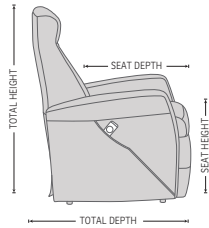

## FUNCTIONS

INTEGRATED FOOTSTOOL

EFFORTLESS RECLINING

HEIGHT ADJUSTABLE HEAD AND NECK SUPPORT

LIFT CHAIR

## DIMENSIONS

TOTAL WIDTH

TOTAL HEIGHT

SEAT DEPTH

SEAT HEIGHT

TOTAL DEPTH

WALL CLEARANCE

TOTAL DEPTH (reclined)

CHAIR SIZE	TOTAL WIDTH	TOTAL DEPTH	TOTAL HEIGHT	SEAT WIDTH	SEAT HEIGHT	SEAT DEPTH	TOTAL DEPTH (reclined)	WALL CLEARANCE REQUIREMENT
LF200 Prince standard size	76 cm / 29.9 in	92 cm / 36.2 in	103-142 cm / 40.5-55.9 in	49 cm / 19.2 in	47 cm / 18.5 in	55 cm / 21.6 in	155 cm / 61 in	20 cm / 7.8 in
LF201 Prince standard size with chaise	76 cm / 29.9 in	92 cm / 36.2 in	103-145 cm / 40.5-57 in	49 cm / 19.2 in	47 cm / 18.5 in	55 cm / 21.6 in	155 cm / 61 in	20 cm / 7.8 in
LF300 Prince large size	81 cm / 31.8 in	92 cm / 36.2 in	103-142 cm / 40.5-55.9 in	55 cm / 21.6 in	47 cm / 18.5 in	55 cm / 21.6 in	155 cm / 61 in	20 cm / 7.8 in
LF301 Prince large size with chaise	81 cm / 31.8 in	92 cm / 36.2 in	103-145 cm / 40.5-57 in	55 cm / 21.6 in	47 cm / 18.5 in	55 cm / 21.6 in	155 cm / 61 in	20 cm / 7.8 in