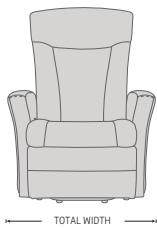

## FUNCTIONS

INTEGRATED FOOTSTOOL

EFFORTLESS RECLINING

HEIGHT ADJUSTABLE HEAD AND NECK SUPPORT

LIFT CHAIR

## DIMENSIONS

TOTAL WIDTH

TOTAL HEIGHT

SEAT DEPTH

SEAT HEIGHT

TOTAL DEPTH

WALL CLEARANCE

TOTAL DEPTH (reclined)

CHAIR SIZE	TOTAL WIDTH	TOTAL DEPTH	TOTAL HEIGHT	SEAT WIDTH	SEAT HEIGHT	SEAT DEPTH	TOTAL DEPTH (reclined)	WALL CLEARANCE REQUIREMENT
LF200 Prince standard size	76 cm / 29.9 in	92 cm / 36.2 in	103-142 cm / 40.5-55.9 in	49 cm / 19.2 in	47 cm / 18.5 in	55 cm / 21.6 in	155 cm / 61 in	20 cm / 7.8 in
LF201 Prince standard size with chaise	76 cm / 29.9 in	92 cm / 36.2 in	103-145 cm / 40.5-57 in	49 cm / 19.2 in	47 cm / 18.5 in	55 cm / 21.6 in	155 cm / 61 in	20 cm / 7.8 in
LF300 Prince large size	81 cm / 31.8 in	92 cm / 36.2 in	103-142 cm / 40.5-55.9 in	55 cm / 21.6 in	47 cm / 18.5 in	55 cm / 21.6 in	155 cm / 61 in	20 cm / 7.8 in
LF301 Prince large size with chaise	81 cm / 31.8 in	92 cm / 36.2 in	103-145 cm / 40.5-57 in	55 cm / 21.6 in	47 cm / 18.5 in	55 cm / 21.6 in	155 cm / 61 in	20 cm / 7.8 in