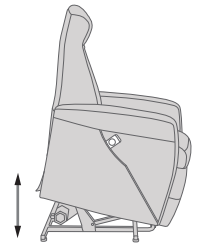

## FUNCTIONS

INTEGRATED FOOTSTOOL

EFFORTLESS RECLINING

HEIGHT ADJUSTABLE HEAD AND NECK SUPPORT

LIFT CHAIR

## DIMENSIONS

TOTAL WIDTH

TOTAL HEIGHT

SEAT DEPTH

SEAT HEIGHT

TOTAL DEPTH

WALL CLEARANCE

TOTAL DEPTH (reclined)