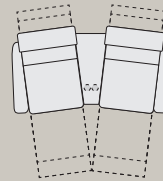

CONFIGURATIONS

Prefer to share a seat or need a space-saving option?
We've got plenty of lovely choices.

Seat depth: 54/21,3
Seat height: 45/17,7
Seat width: 60/23,6
Seat + chaise depth : 107/42,1
Total height: 106-117/41,7-46,1
Wall clearance : 13/5

Center arm
Straight

Center arm
Wedge

A

183/72
cm/inch

174-184/
cm/inch

190/74,8
cm/inch

170/67
cm/inch

B

273/107,5
cm/inch

174-184/
cm/inch

200/78,7
cm/inch

265/104,3
cm/inch

C

363/143
cm/inch

174-184/
cm/inch

210/82,6
cm/inch

360/142
cm/inch

D

333/131
cm/inch

174-184/
cm/inch

198/78
cm/inch

324/127,6
cm/inch

Dimension may vary with +/- 2 cm / 1 inch