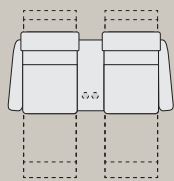

King 1 seat

King 2 seat

King 3 seat

King Home Theater A configuration

The theater seating can be custom configured to fit any room size. Stainless cupholders, storage consoles and USB/USB-c charging provides added comfort and convenience.

CONFIGURATIONS

Prefer to share a seat or need a space-saving option?
We've got plenty of lovely choices.

Seat depth: 54/21,3
Seat height: 45/17,7
Seat width: 60/23,6
Seat + chaise depth : 107/42,1
Total height: 106-117/41,7-46,1
Wall clearance : 13/5

Center arm
Straight

Center arm
Wedge

A

183/72
cm/inch

174-184/
cm/inch

190/74,8
cm/inch

170/67
cm/inch

B

360/142
cm/inch

D

333/131
cm/inch

174-184/
cm/inch

198/78
cm/inch

324/127,6
cm/inch

Dimension may vary with +/- 2 cm / 1 inch