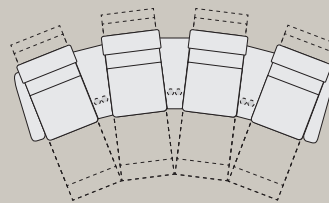

CONFIGURATIONS

Prefer to share a seat or need a space-saving option?
We've got plenty of lovely choices.

Seat depth: 54/21,3
Seat height: 45/17,7
Seat width: 60/23,6
Seat + chaise depth : 107/42,1
Total height: 106-117/41,7-46,1
Wall clearance : 13/5

Center arm
Straight

Center arm
Wedge

A

183/72
cm/inch

174-184/
cm/inch

190/74,8
cm/inch

170/67
cm/inch

B

273/107,5
cm/inch

174-184/
cm/inch

200/78,7
cm/inch

265/104,3
cm/inch

C

363/143
cm/inch

174-184/
cm/inch

210/82,6
cm/inch

360/142
cm/inch

D

333/131
cm/inch

174-184/
cm/inch

198/78
cm/inch

324/127,6
cm/inch

Dimension may vary with +/- 2 cm / 1 inch