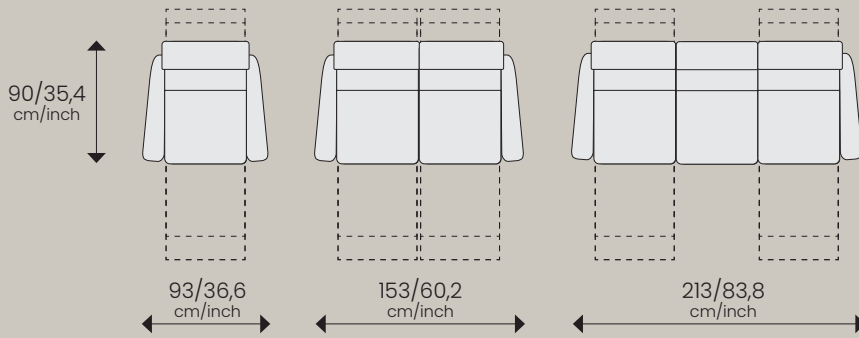

CONFIGURATIONS

Prefer to share a seat or need a space-saving option?
We've got plenty of lovely choices.

Seat depth: 54/21,3
Seat height: 45/17,7
Seat width: 60/23,6
Seat + chaise depth : 107/42,1
Total height: 106-117/41,7-46,1
Wall clearance : 13/5

Center arm
Straight

Center arm
Wedge

A

183/72
cm/inch

174-184/
cm/inch

190/74,8
cm/inch

170/67
cm/inch

B

273/107,5
cm/inch

174-184/
cm/inch

200/78,7
cm/inch

265/104,3
cm/inch

C

363/143
cm/inch

174-184/
cm/inch

210/82,6
cm/inch

360/142
cm/inch

D

333/131
cm/inch

174-184/
cm/inch

198/78
cm/inch

324/127,6
cm/inch

Dimension may vary with +/- 2 cm / 1 inch