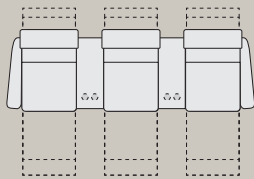

CONFIGURATIONS

Prefer to share a seat or need a space-saving option?
We've got plenty of lovely choices.

Seat depth: 54/21,3
Seat height: 45/17,7
Seat width: 60/23,6
Seat + chaise depth : 107/42,1
Total height: 106-117/41,7-46,1
Wall clearance : 13/5

Center arm
Straight

Center arm
Wedge

A

183/72
cm/inch

174-184/
cm/inch

190/74,8
cm/inch

170/67
cm/inch

B

273/107,5
cm/inch

174-184/
cm/inch

200/78,7
cm/inch

265/104,3
cm/inch

C

363/143
cm/inch

174-184/
cm/inch

210/82,6
cm/inch

360/142
cm/inch

D

333/131
cm/inch

174-184/
cm/inch

198/78
cm/inch

324/127,6
cm/inch

Dimension may vary with +/- 2 cm / 1 inch