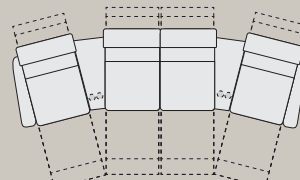

CONFIGURATIONS

Prefer to share a seat or need a space-saving option?
We've got plenty of lovely choices.

Seat depth: 54/21,3
Seat height: 45/17,7
Seat width: 60/23,6
Seat + chaise depth : 107/42,1
Total height: 106-117/41,7-46,1
Wall clearance : 13/5

273/107,5
cm/inch

174-184/
cm/inch

200/78,7
cm/inch

265/104,3
cm/inch

C

363/143
cm/inch

174-184/
cm/inch

210/82,6
cm/inch

360/142
cm/inch

D

333/131
cm/inch

174-184/
cm/inch

198/78
cm/inch

324/127,6
cm/inch

Dimension may vary with +/- 2 cm / 1 inch