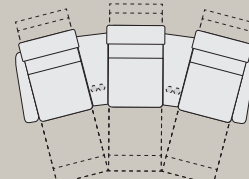

CONFIGURATIONS

Prefer to share a seat or need a space-saving option?
We've got plenty of lovely choices.

Seat depth: 54/21,3
Seat height: 45/17,7
Seat width: 60/23,6
Seat + chaise depth : 107/42,1
Total height: 106-117/41,7-46,1
Wall clearance : 13/5

Center arm
Straight

Center arm
Wedge

A

183/72
cm/inch

174-184/
cm/inch

190/74,8
cm/inch

170/67
cm/inch

B

273/107,5
cm/inch

174-184/
cm/inch

200/78,7
cm/inch

265/104,3
cm/inch

C

363/143
cm/inch

174-184/
cm/inch

210/82,6
cm/inch

360/142
cm/inch

D

333/131
cm/inch

174-184/
cm/inch

198/78
cm/inch

324/127,6
cm/inch

Dimension may vary with +/- 2 cm / 1 inch