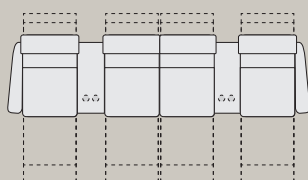

CONFIGURATIONS

Prefer to share a seat or need a space-saving option?
We've got plenty of lovely choices.

Seat depth: 54/21,3
Seat height: 45/17,7
Seat width: 60/23,6
Seat + chaise depth : 107/42,1
Total height: 106-117/41,7-46,1
Wall clearance : 13/5

Center arm
Straight

Center arm
Wedge

A

183/72
cm/inch

174-184/
cm/inch

190/74,8
cm/inch

170/67
cm/inch

B

273/107,5
cm/inch

174-184/
cm/inch

200/78,7
cm/inch

265/104,3
cm/inch

C

363/143
cm/inch

174-184/
cm/inch

210/82,6
cm/inch

360/142
cm/inch

D

333/131
cm/inch

174-184/
cm/inch

198/78
cm/inch

324/127,6
cm/inch

Dimension may vary with +/- 2 cm / 1 inch