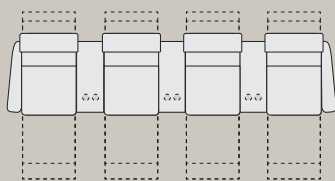

CONFIGURATIONS

Prefer to share a seat or need a space-saving option?
We've got plenty of lovely choices.

Seat depth: 54/21,3
Seat height: 45/17,7
Seat width: 60/23,6
Seat + chaise depth : 107/42,1
Total height: 106-117/41,7-46,1
Wall clearance : 13/5

Center arm
Straight

Center arm
Wedge

A

183/72
cm/inch

174-184/
cm/inch

190/74,8
cm/inch

170/67
cm/inch

B

273/107,5
cm/inch

174-184/
cm/inch

200/78,7
cm/inch

265/104,3
cm/inch

C

363/143
cm/inch

174-184/
cm/inch

210/82,6
cm/inch

360/142
cm/inch

D

333/131
cm/inch

174-184/
cm/inch

198/78
cm/inch

324/127,6
cm/inch

Dimension may vary with +/- 2 cm / 1 inch